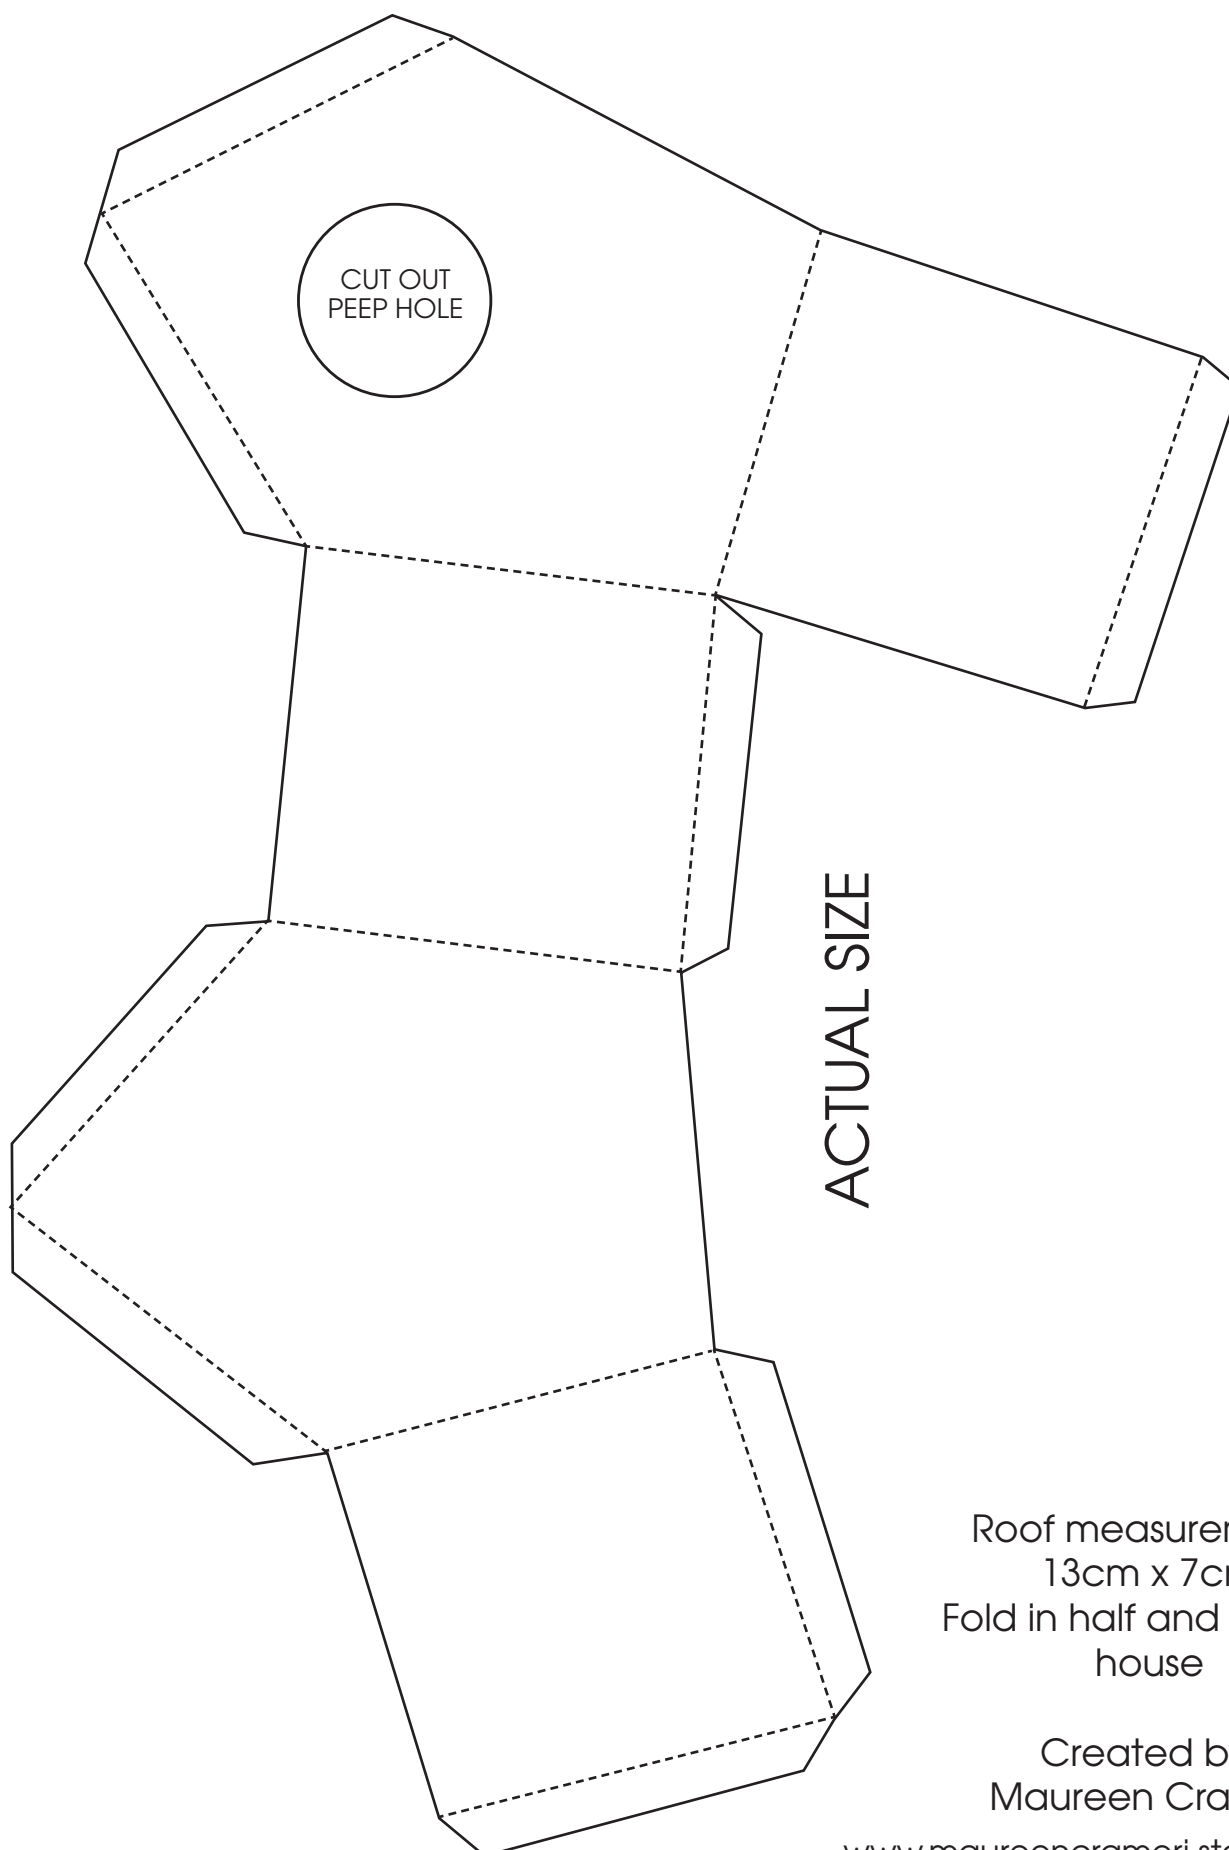

BIRDHOUSE TEMPLATE

Roof measurement:
13cm x 7cm
Fold in half and glue to
house

Created by:
Maureen Crameri